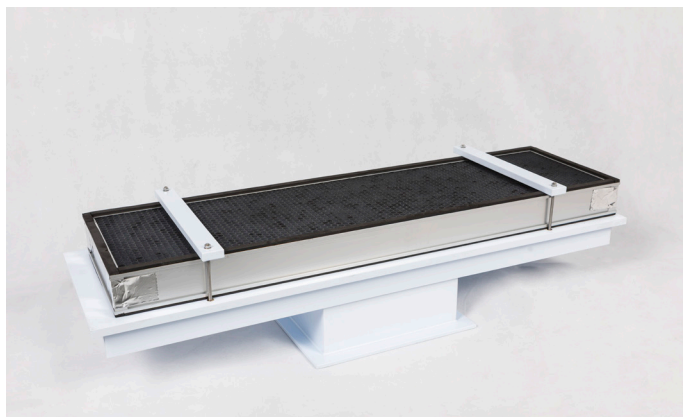

Pre Filters

Catalog no.	Description	Size
CF-90-FR	Prefilter for Ductless fume hood size 90 cm	800x300x70mm
CF-120-FR	Prefilter for Ductless fume hood size 120 cm	1100x300x70mm
CF-150-FR	Prefilter for Ductless fume hood size 150 cm	1400x300x70mm
CF-180-FR	Prefilter for Ductless fume hood size 180 cm	1700x300*70mm
CF-XXX-FR	Prefilter for Ductless fume hood - Custom size	XXXx300*70mm

HEPA Filters

Catalog no.	Description	Size
CF-90-HP	HEPA filter for Ductless fume hood size 90 cm	800x300x70mm
CF-120-HP	HEPA filter for Ductless fume hood size 120 cm	1100x300x70mm
CF-150-HP	HEPA filter for Ductless fume hood size 150 cm	1400x300x70mm
CF-180-HP	HEPA filter for Ductless fume hood size 180 cm	1700x300x70mm
CF-XXX-HP	HEPA filter for Ductless fume hood size 180 cm	XXXXx300x70mm

Tel : 1-855-6-TOPAIR International: +1-855-686-7247 Email: sales@topairsystems.com
www.topairsystems.com | Headquarters: 300 First Avenue, Suite 102, Needham, MA 02494 USA