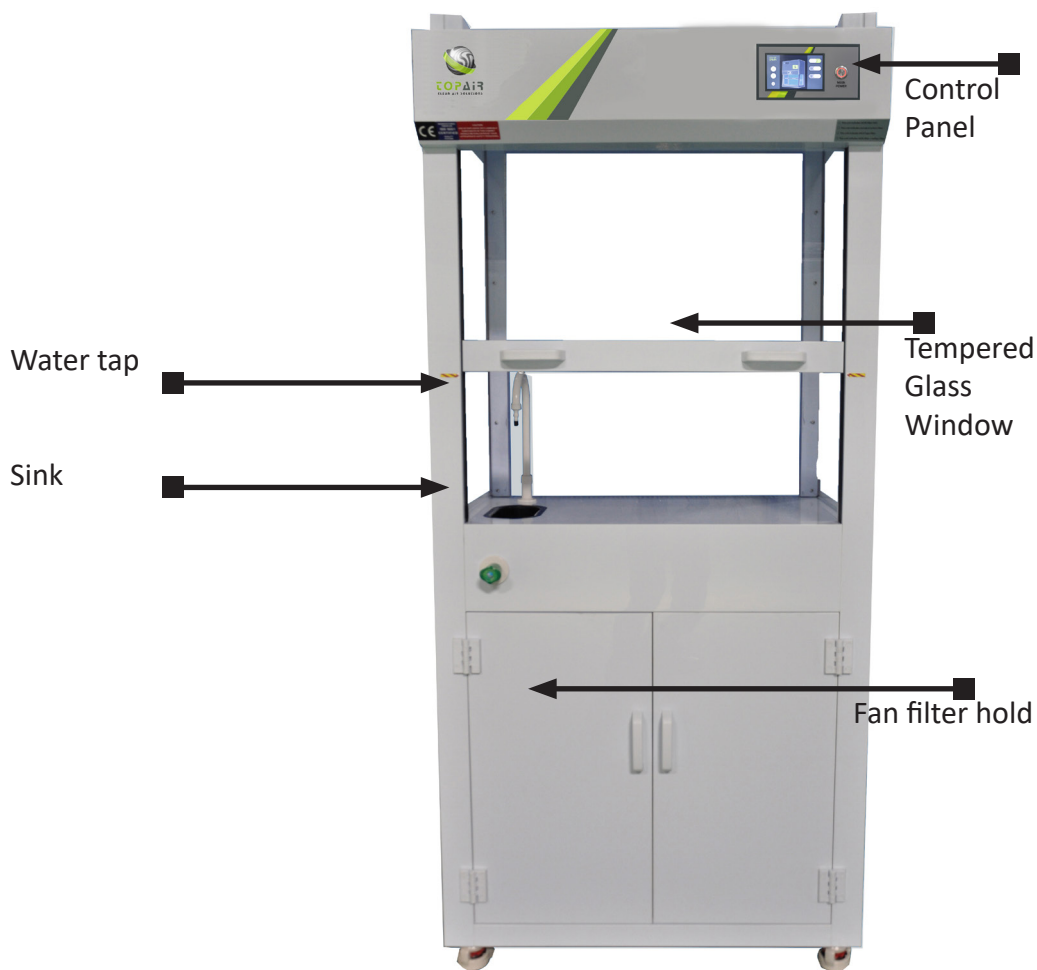

Educational Ductless Fume Hood with 360° Glass - Inverted

Topair's Educational Ductless Fume Hood with 360° Glass - Inverted - provides an effective tool for educational purposes, a safe work environment for lab staff working with acids and harsh chemicals.

The electrical and mechanical components are manufactured by leading global companies.

The unit features an operation system with a 5" color touch screen, controlling the entire system, including:

- 10-speed fan
- Air velocity display
- Fan activation
- Light activation
- Power activation

TopAir's Educational Ductless Fume Hood can be customized to the requirements of each client.

- 360° Transparent glass
- Polypropylene structure with high chemical resistance
- Built-in sealed polypropylene worktop or choice of epoxy, stainless steel, ceramic, Trespa
- Tempered glass sliding front window
- Strong, quiet and cost-effective EC Fan with high power efficiency
- Eco-friendly, cost-effective 800 LUX LED lighting
- Velocity > 0.5 m/s
- Convenient front access for filter replacement
- Educational carbon blend filter (22 Kg) and pre filter
- **Complies with BS7989:2001 and CLEAPSS**

Models

Spec/ Model	CF-100-PP-RV
Outer Dimensions W x D x H	1000 x 700 x 1850 mm, 39.4 x 27.5 x 72.8"
WE CAN CUSTOMIZE TO ANY SIZE - EVEN A SINGLE UNIT! CONTACT US FOR DETAILS	
Workspace (W x D x H)	840 X 500 X 865 mm, 33 x 19.7 x 34"
Front Sash Max.	Min. 200, Max 350 mm
Test Standard	Compliance with BS7989:2001 and CLEAPSS
Air Velocity	0.5±0.1 m/s, 100±20 FPM
Hood Material	Welded white anti-corrosion polypropylene structure with built-in sealed polypropylene worktop
Noise (Tested 20 cm from the work table, 1.2m above ground)	<52dB
Power Supply	230V, 50 Hz, Single phase
Illumination	800 LUX, Eco-friendly LED lighting
Filter	Carbon filters for solvents, acids, bases, formaldehyde, multi gas (blend of materials) /HEPA/ULPA